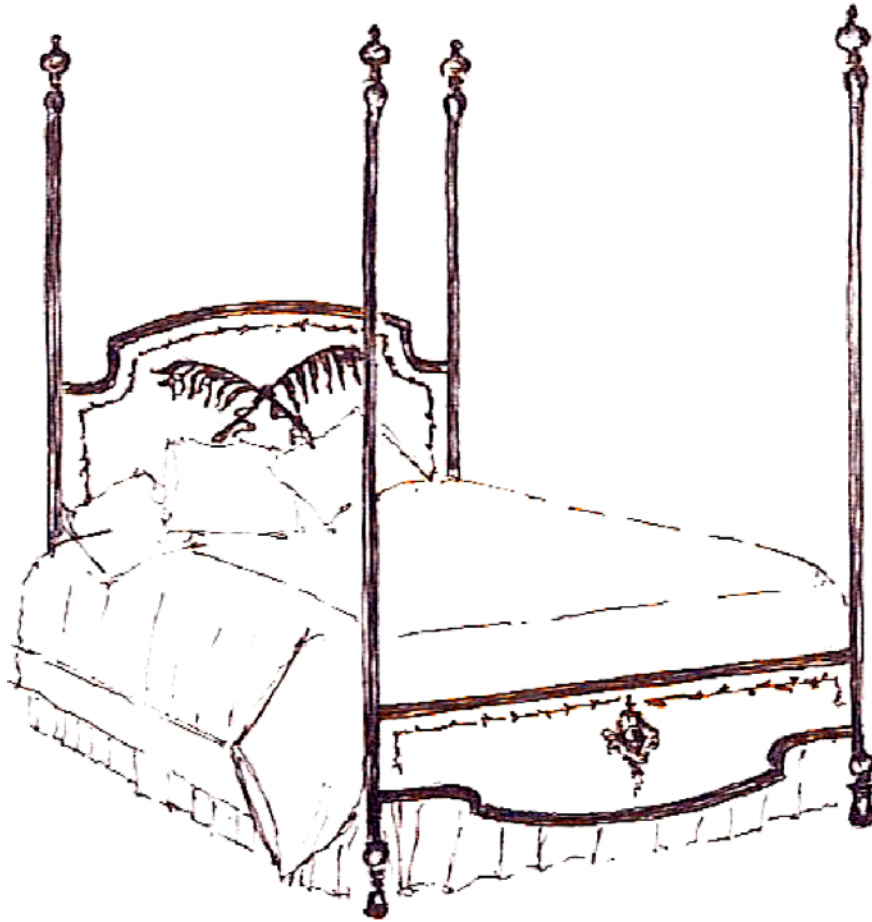

I R O N B E D C O L L E C T I O N

PONTALBA BED		W	L	H
King	DGPO-K	78	85	54
C-King	DGPO-CK	74	91	54
Queen	DGPO-Q	62	85	54
Full	DGPO-F	56	80	54
Twin	DGPO-T	42	80	54

Made to Order, Custom Capabilities

SLEIGH BED		W	L	H
King	DGSL-K	80	86	56
C-King	DGSL-CK	76	91	56
Queen	DGSL-Q	62	85	56
Full	DGSL-F	56	80	56
Twin	DGSL-T	42	80	56

Made to Order, Custom Capabilities

SLEIGH BED		W	L	H
King	DGSL-K	80	86	56
C-King	DGSL-CK	76	91	56
Queen	DGSL-Q	62	85	56
Full	DGSL-F	56	80	56
Twin	DGSL-T	42	80	56

Made to Order, Custom Capabilities

Althea Bed

Our Latest Creation
Image coming Soon

SLEIGH BED		W	L	H
King	DGAL-K	82	87	90
C-King	DGAL-CK	77	90	90
Queen	DGAL-Q	66	87	90
Full	DGAL-F	58	82	90
Twin	DGAL-T	44	82	90

Made to Order, Custom Capabilities

I R O N